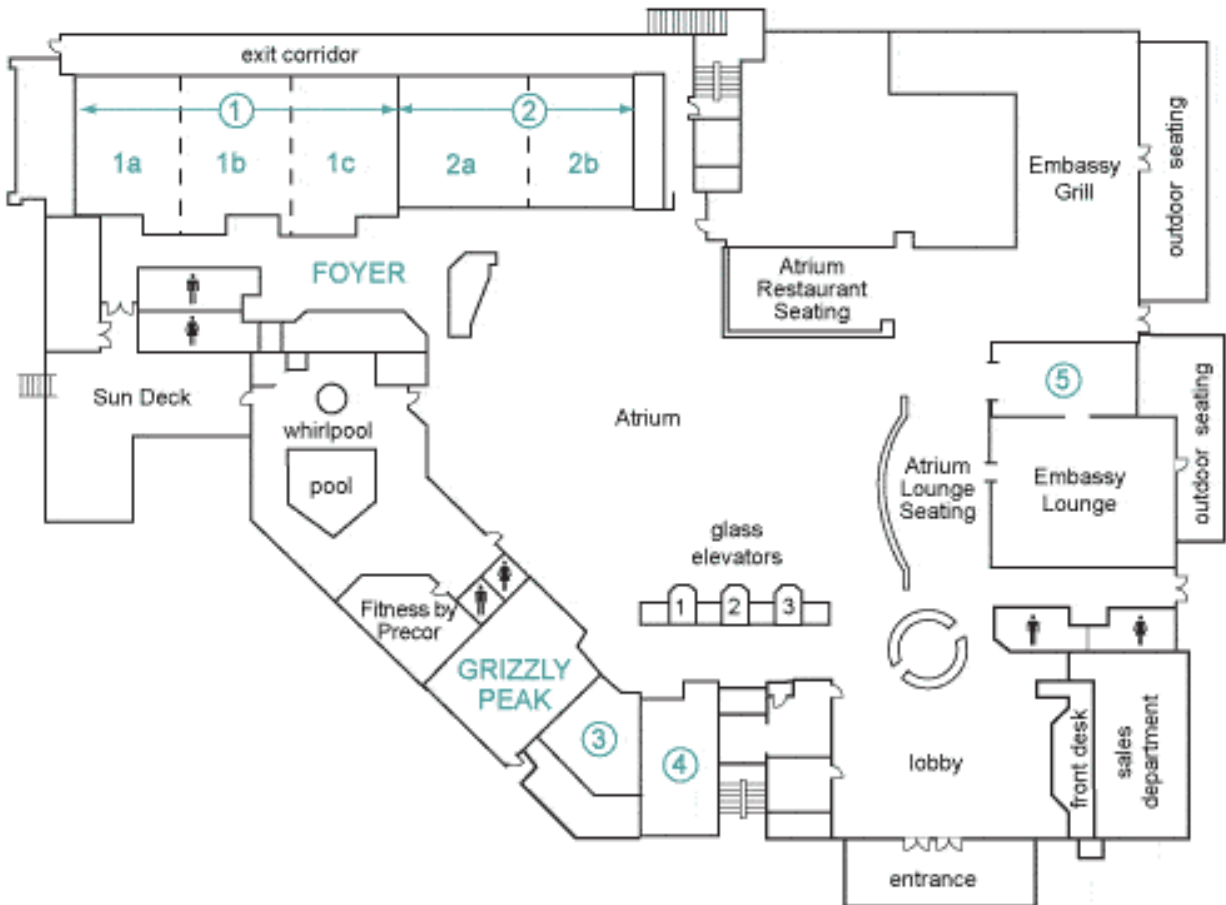

# Plan Hotelu

## EMBASSY SUITES WALNUT CREEK - FIRST FLOOR

1. CONTRA COSTA BALLROOM

1a. CREEKSIDE

1b. WATERS EDGE

1c. SILENT STREAM

2. ALAMEDA BALLROOM

2a. OAK GROVE

2b. WALNUT GROVE

3. MT. DIABLO

4. BLACK DIAMOND

5. MAGNOLIA